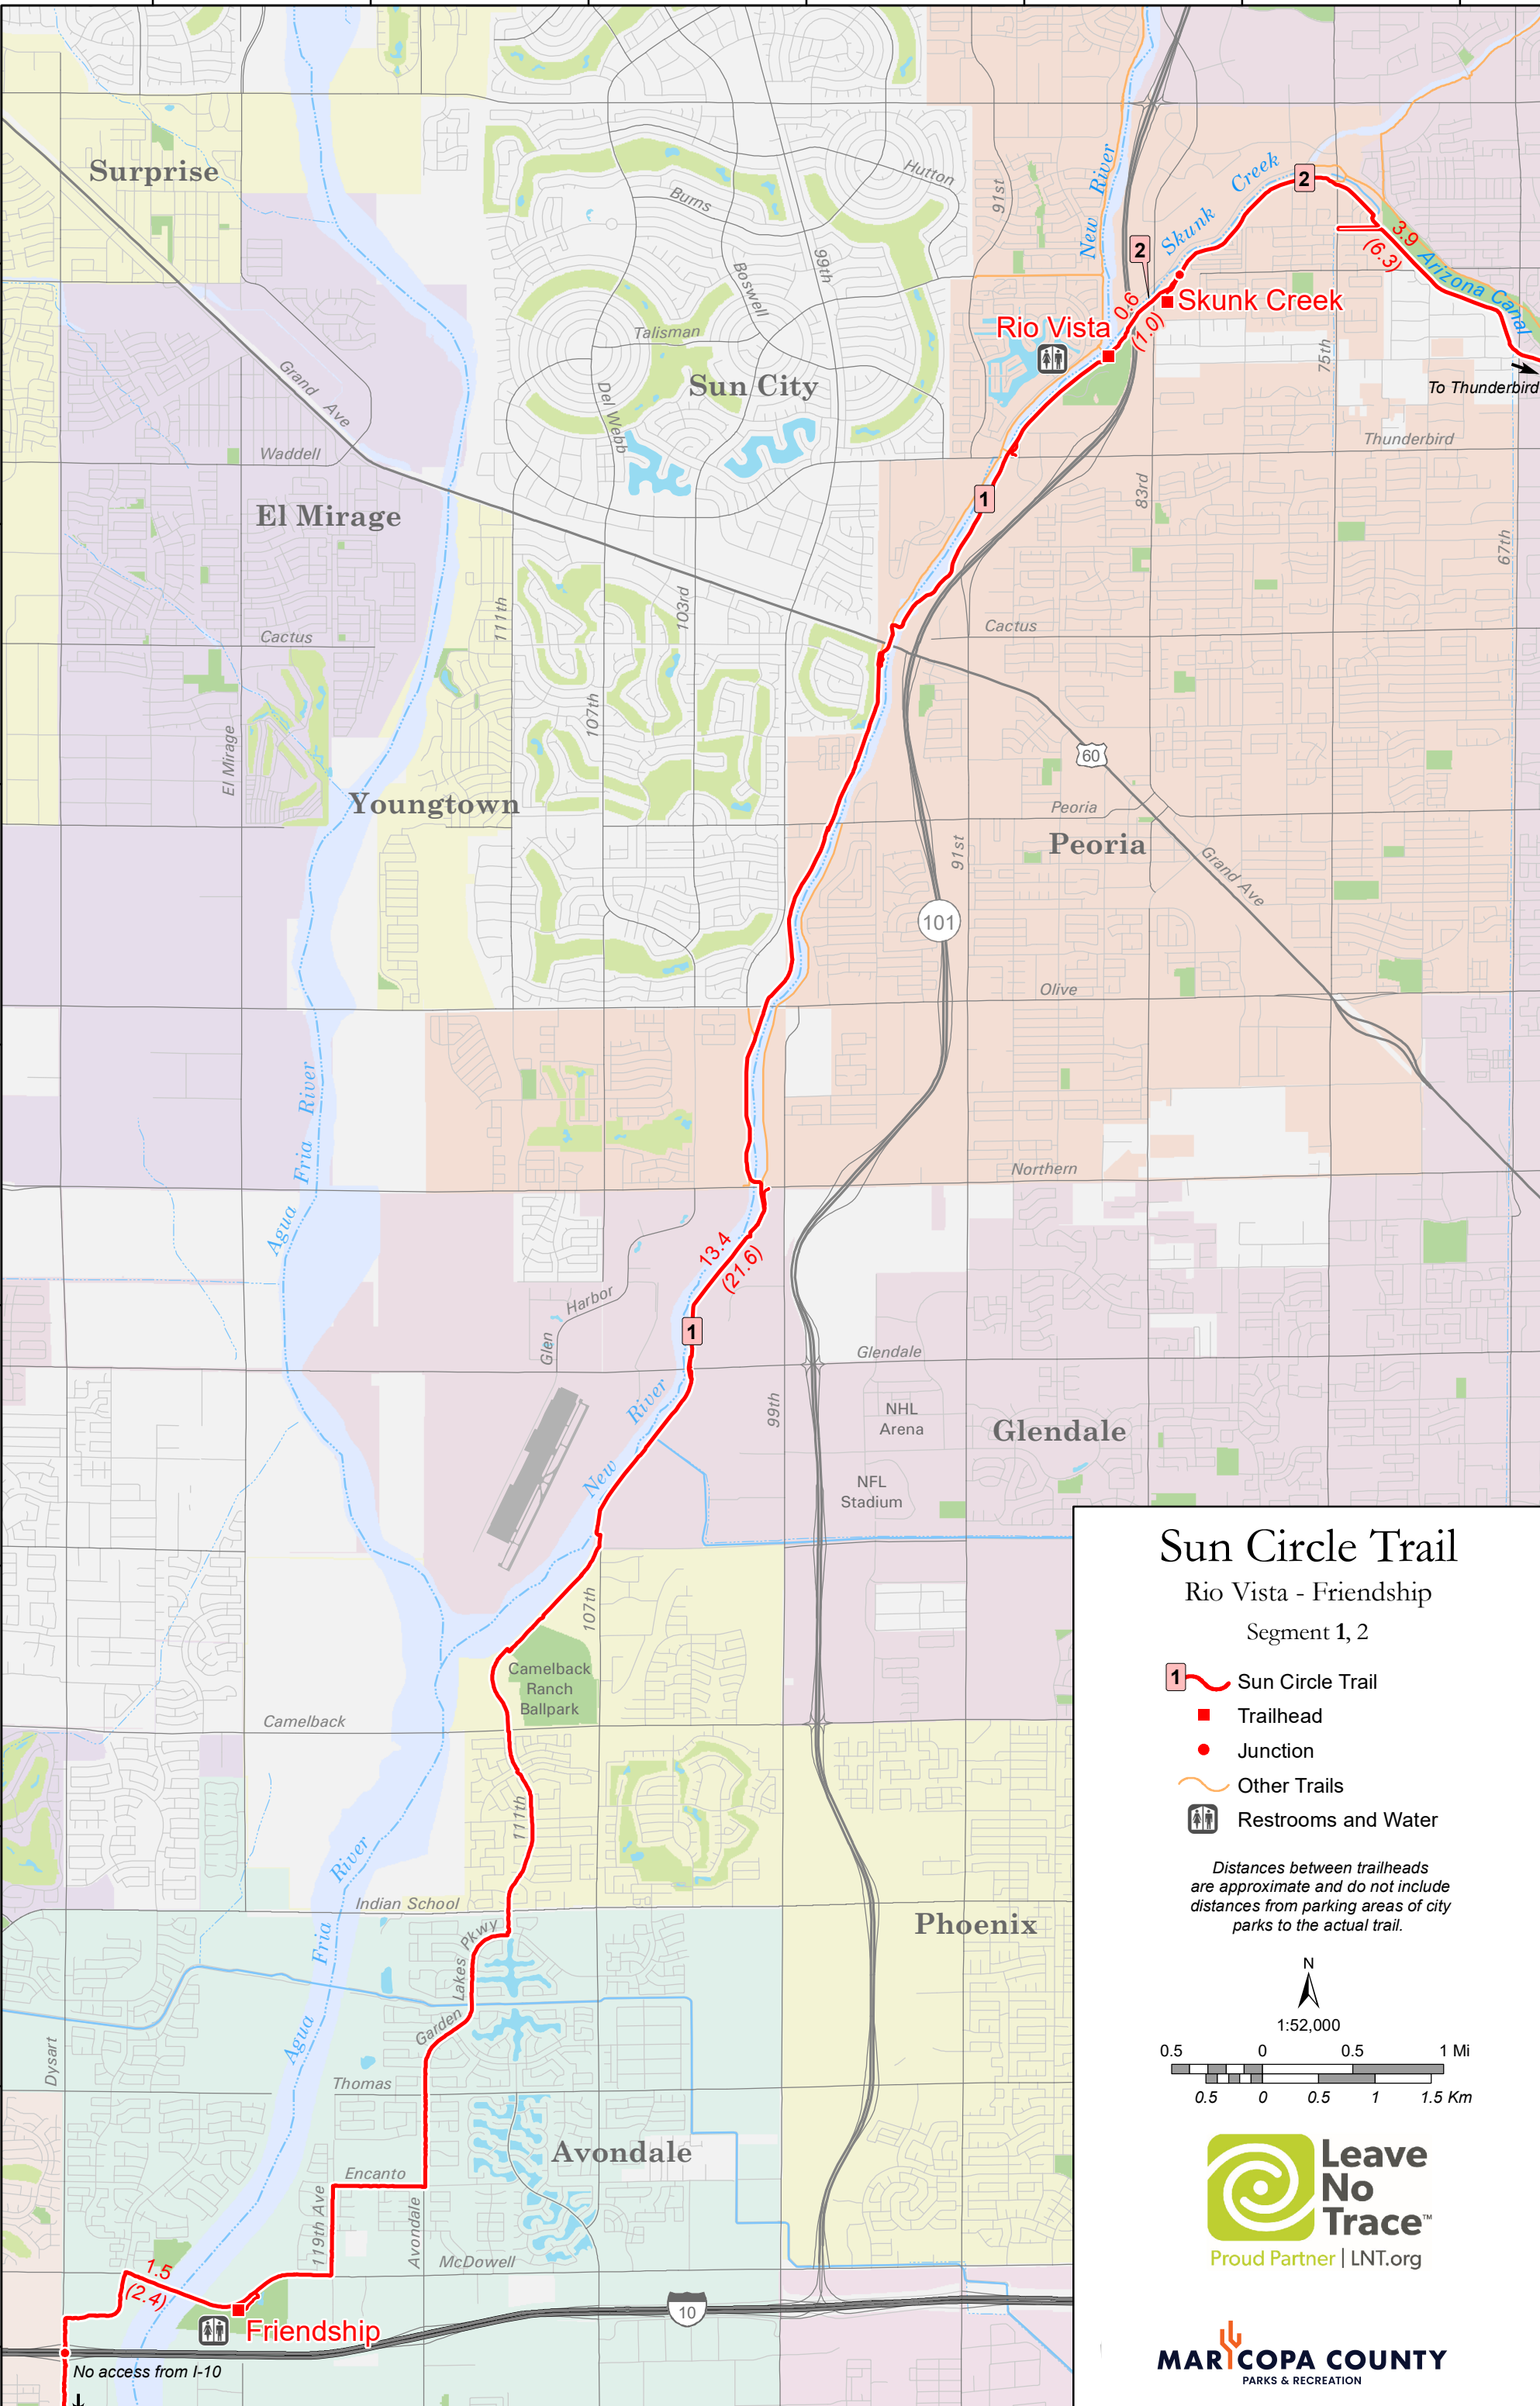

112°20'0"W

112°18'45"W

112°17'30"W

112°16'15"W

112°15'0"W

112°13'45"W

112°12'30"W

33°37'30"N
33°36'15"N
33°35'0"N
33°33'45"N
33°32'30"N
33°31'15"N
33°30'0"N
33°28'45"N
33°27'30"N

Sun Circle Trail

Rio Vista - Friendship
Segment 1, 2

- 1 Sun Circle Trail
- Trailhead
- Junction
- ~ Other Trails
- Restrooms and Water

Distances between trailheads are approximate and do not include distances from parking areas of city parks to the actual trail.