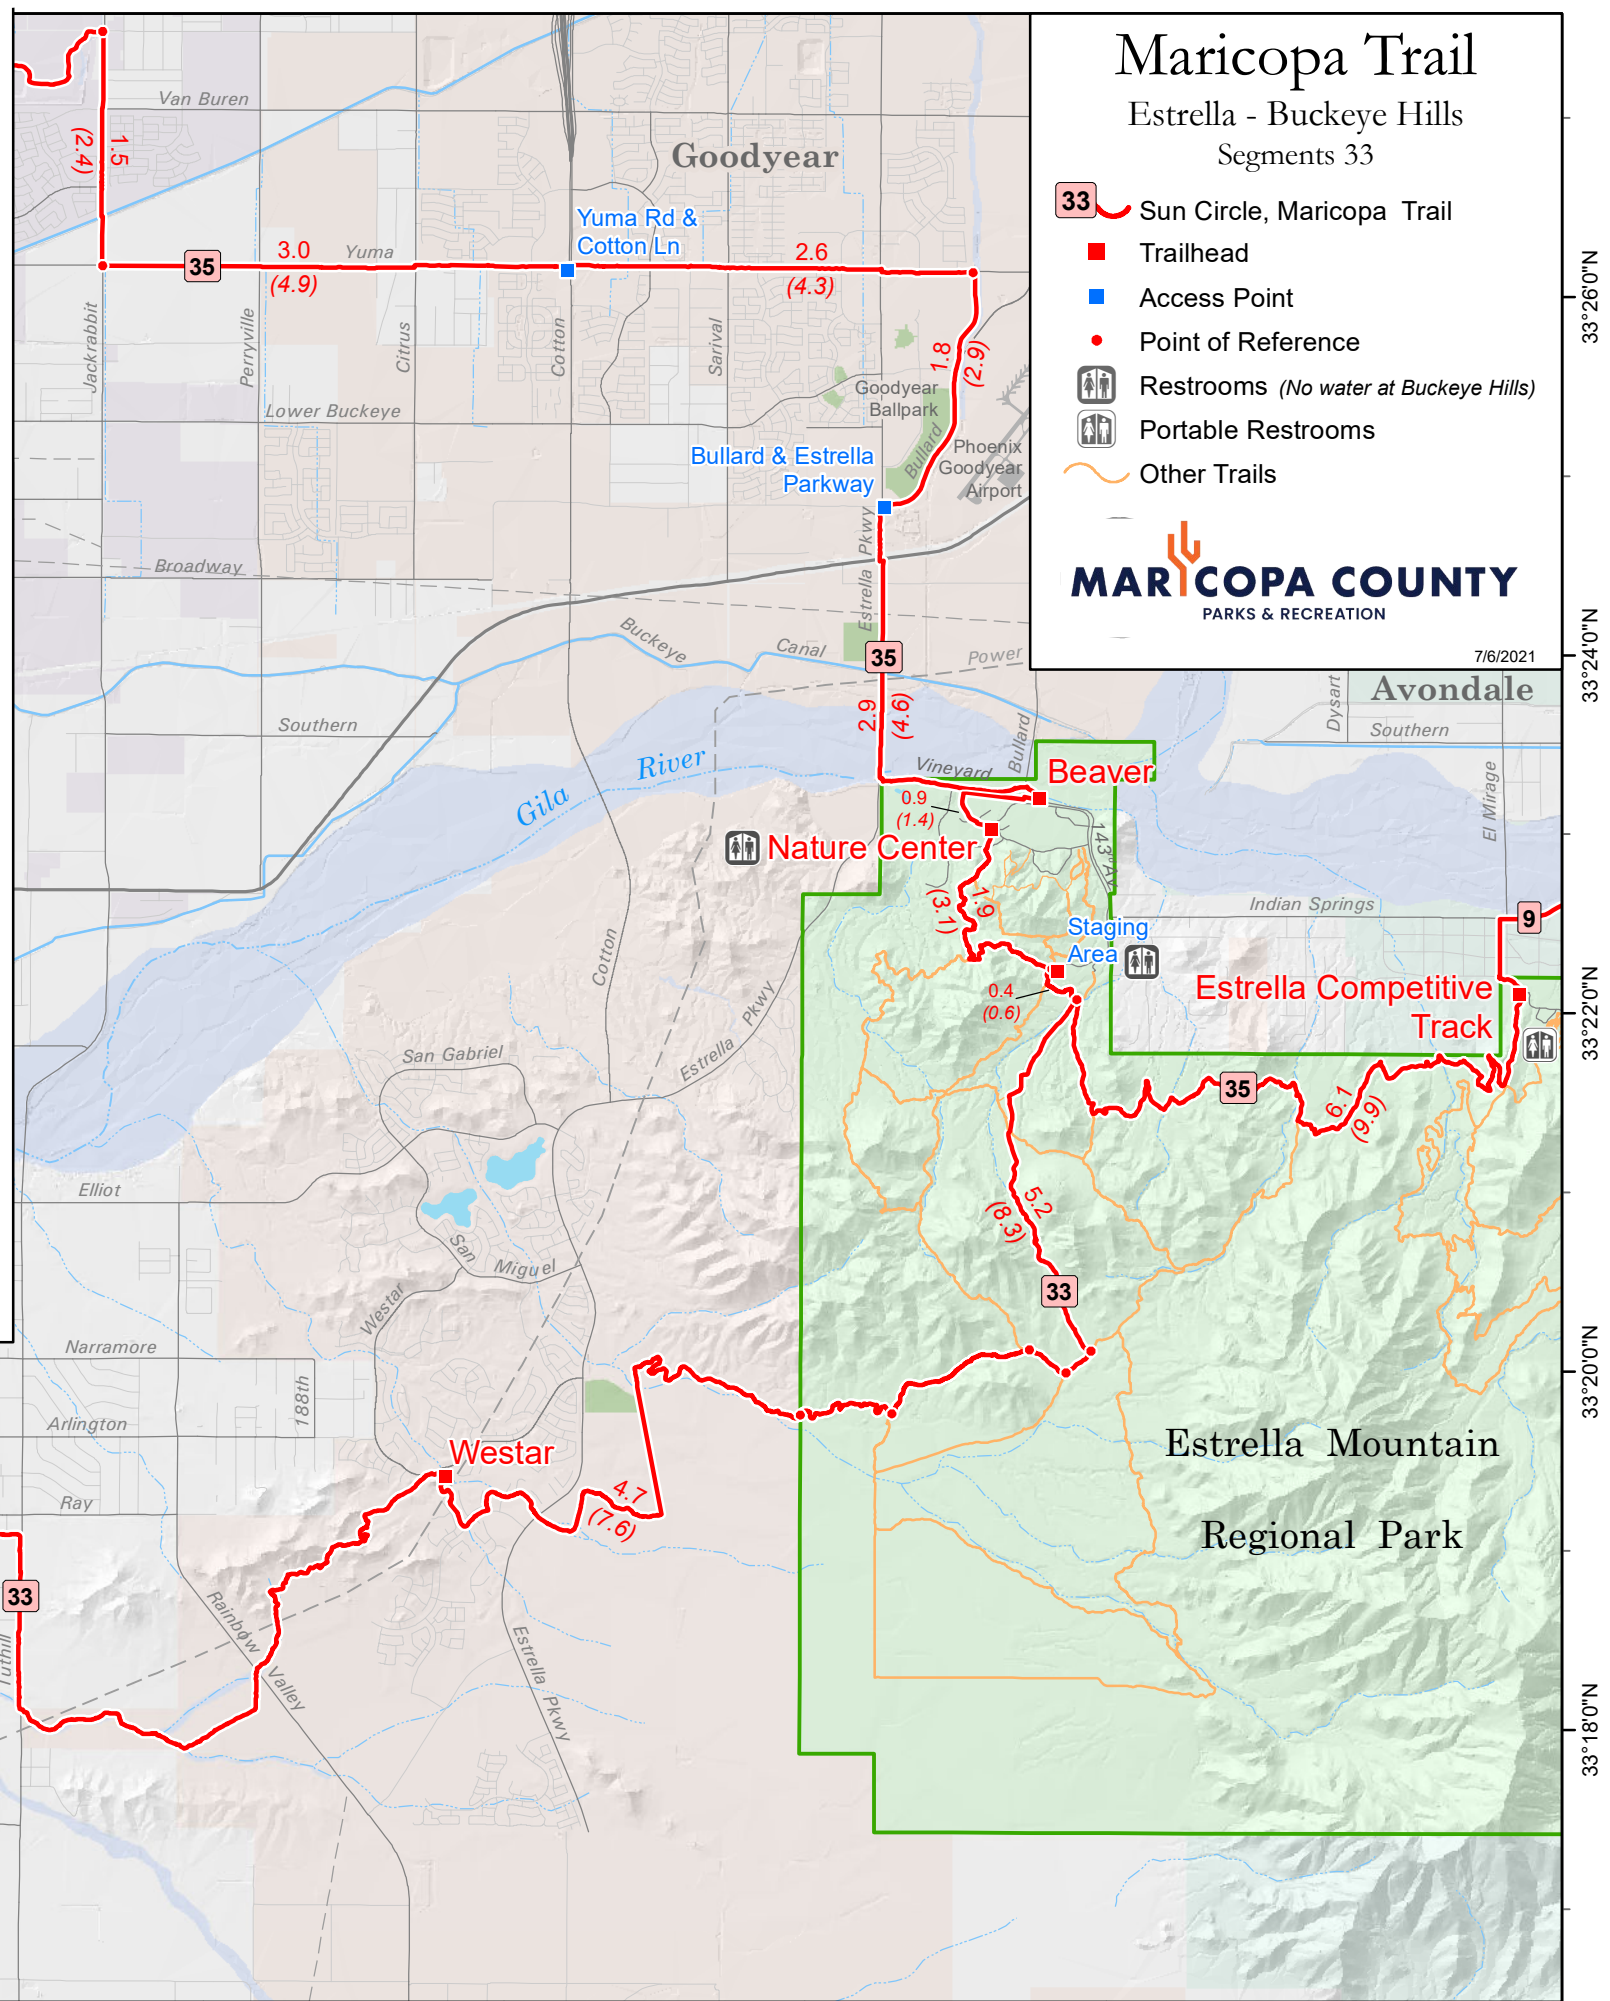

112°38'0"W 112°36'0"W 112°34'0"W 112°32'0"W 112°30'0"W 112°28'0"W 112°26'0"W 112°24'0"W 112°22'0"W 112°20'0"W

33°26'0"N 33°24'0"N 33°22'0"N 33°20'0"N 33°18'0"N