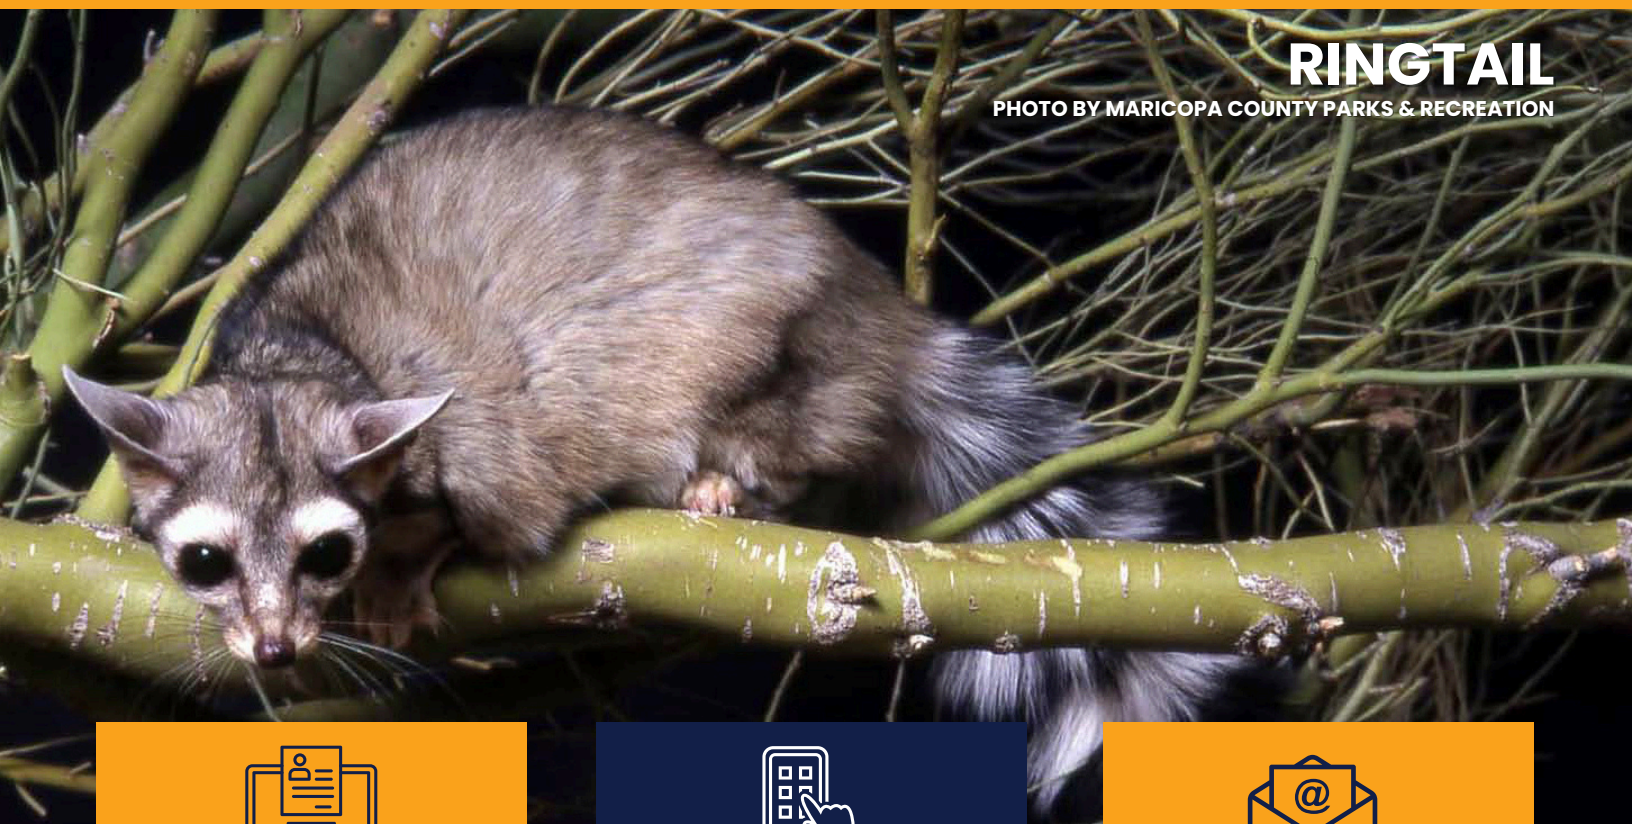

JANUARY

ECO-BLITZ CHALLENGE

RINGTAIL

PHOTO BY MARICOPA COUNTY PARKS & RECREATION

**ECO-BLITZ
REGISTRATION**

<https://bit.ly/ECO-BlitzWebsite>

**LEARN ABOUT THE
INATURALIST PROGRAM**

<https://bit.ly/MCParksNaturalist>

QUESTIONS

[@maricopacountyparks](https://maricopacountyparks)
[@maricopa.gov](https://maricopa.gov)

RINGTAIL

RINGTAIL
PHOTO BY SUE CARNAHAN,
INATURALIST

This month, we are learning all about the Ringtail (*Bassariscus astutus*). Here are some fun and key facts:

- Sometimes called ringtail cats, they aren't felines at all but are closely related to the raccoon, coatimundi, and kinkajou family (*Procyonid*).
- Ringtails have sharp, semi-retractable claws.
- Primarily carnivores, these elusive nocturnal mammals prey on lizards, snakes, smaller mammals, and insects like grasshoppers, crickets, and scorpions. But will also eat fruit, nuts, and berries.^{2,3}