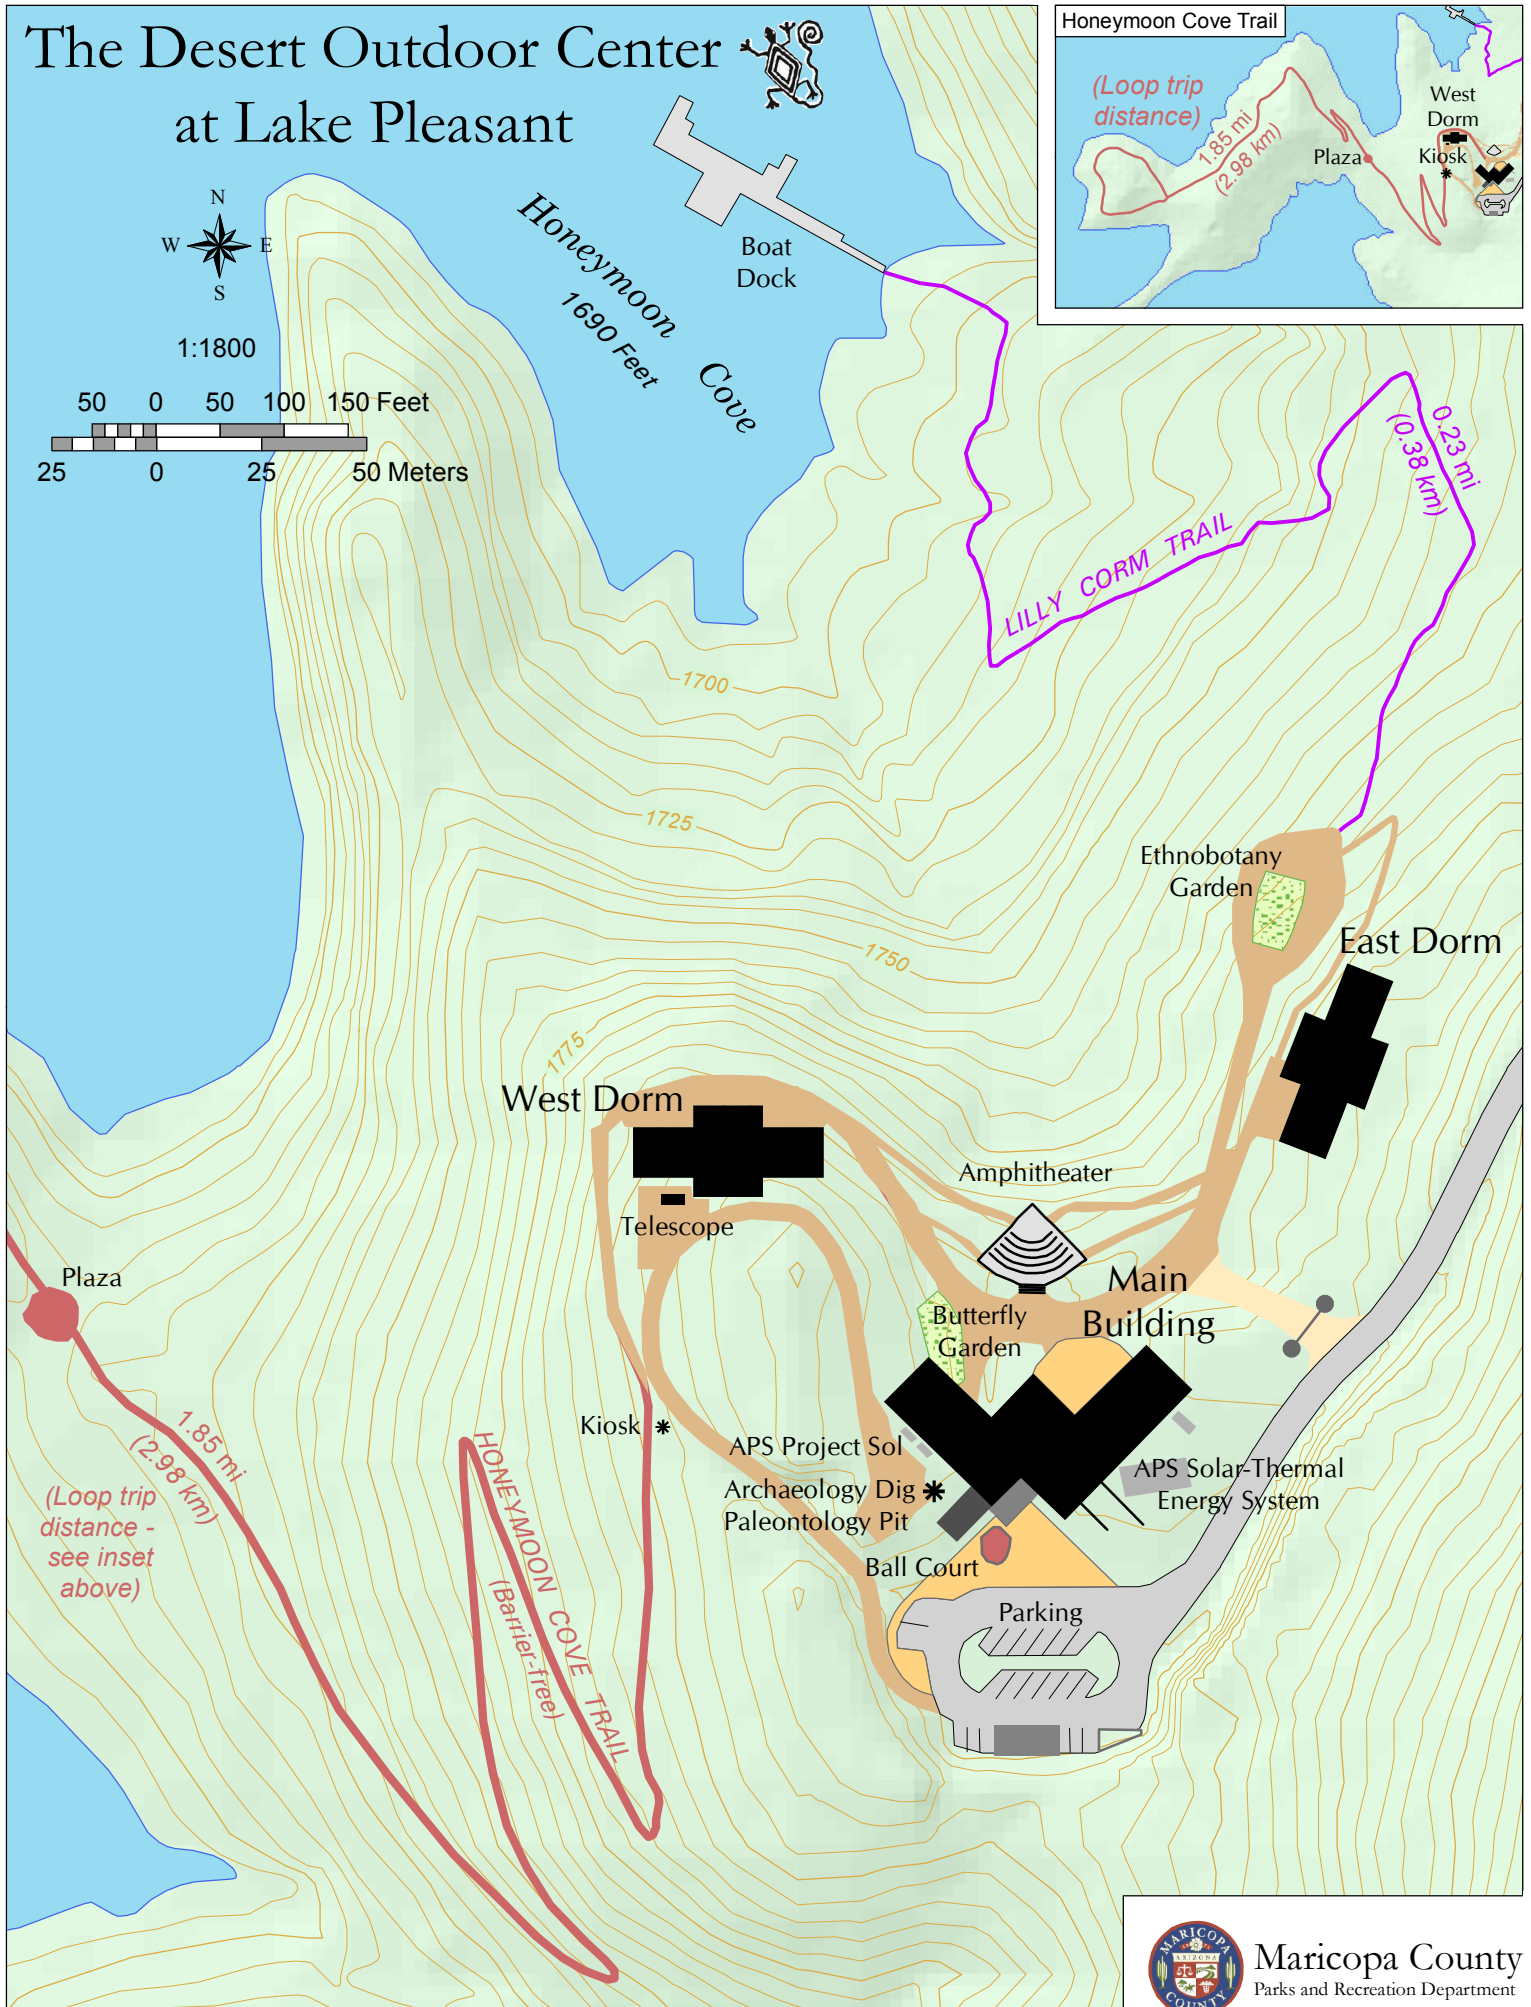

The Desert Outdoor Center at Lake Pleasant

1:1800

Maricopa County
Parks and Recreation Department