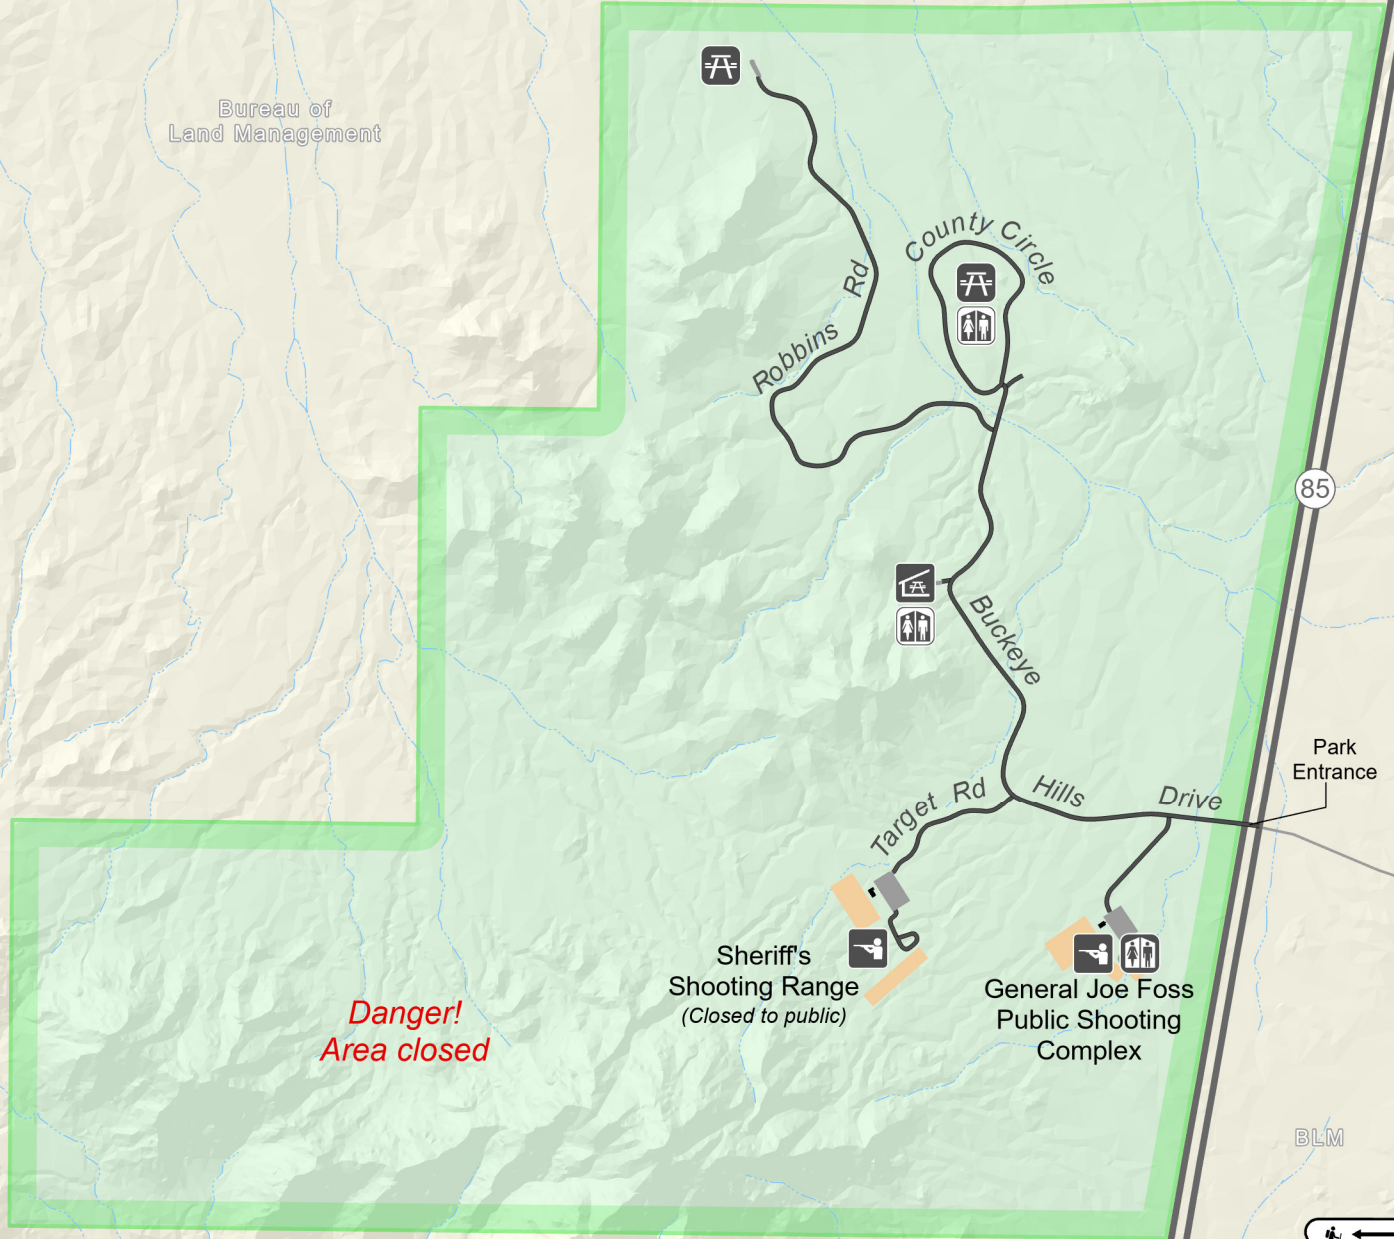

Park's Website

7.5 Miles to I-10

Arizona Game & Fish

Robbins Butte Wildlife Area

Bureau of Land Management