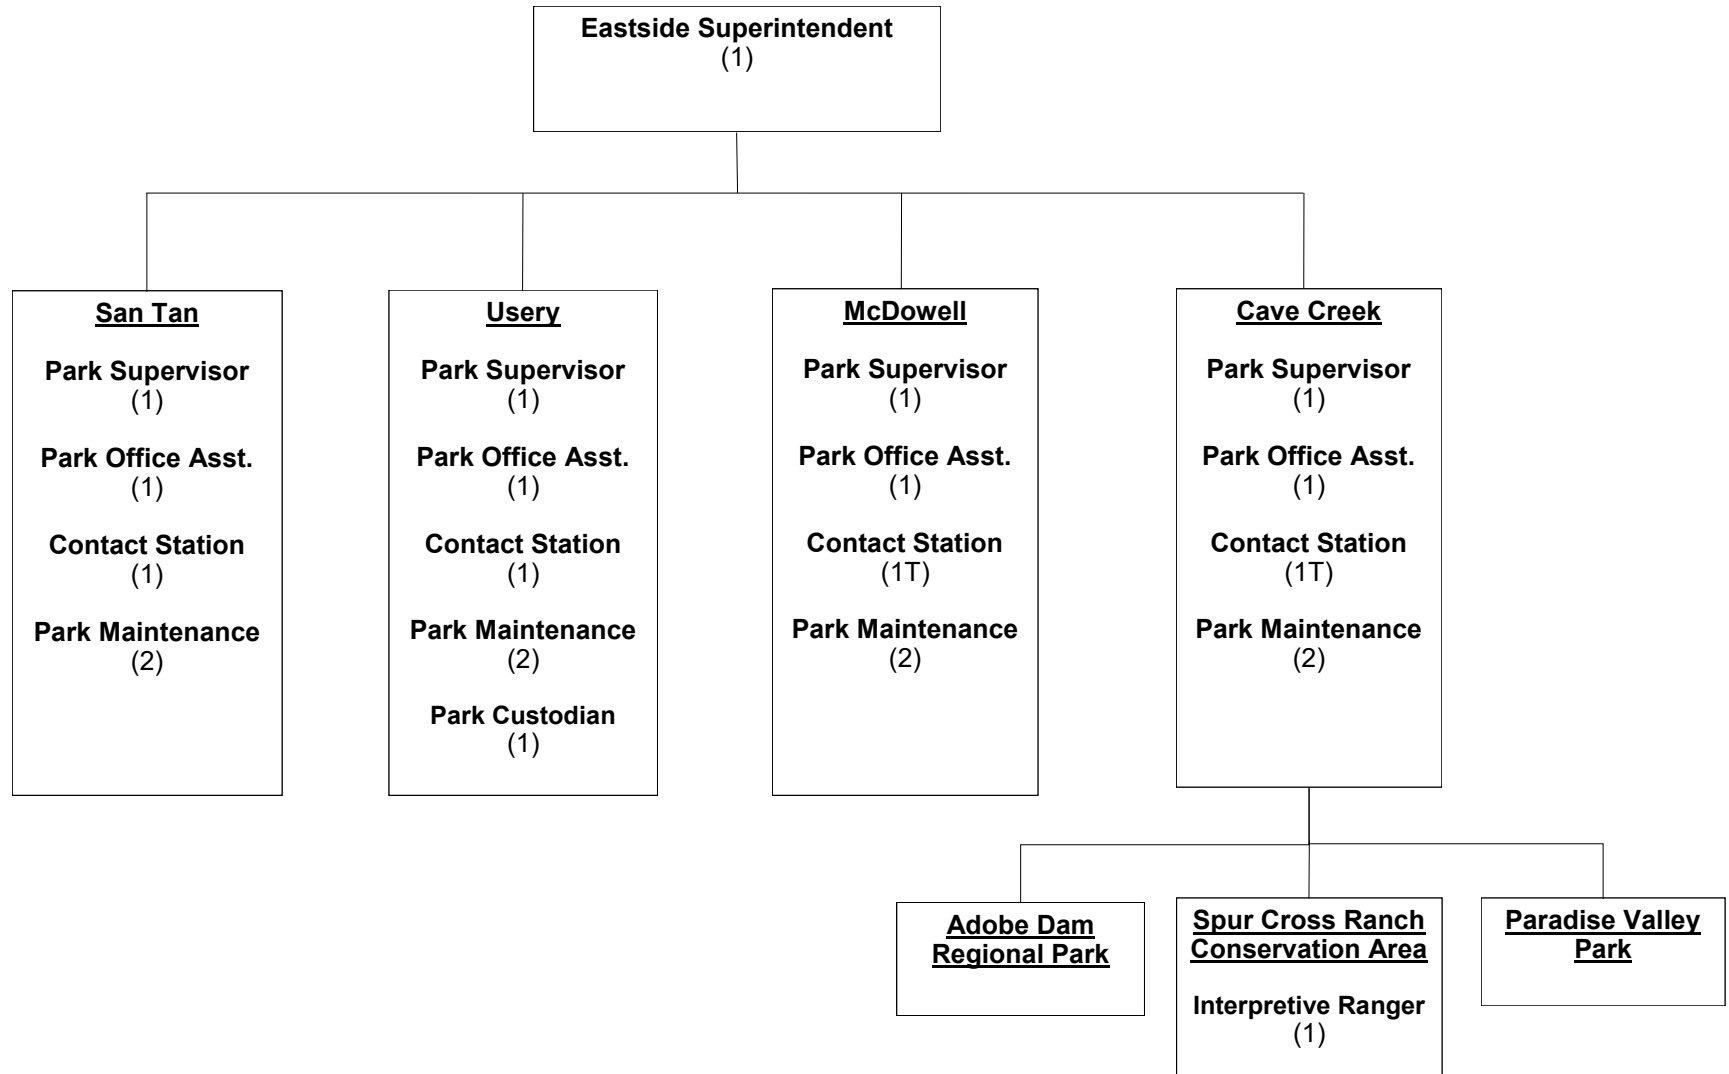

Maricopa County Parks and Recreation Department

FY22 Chart — Updated 1/4/2022

98 Total Positions
 93 FTE
 5 Temporary

Maricopa County Parks and Recreation Department
Eastside Parks
FY22 Chart — Updated 1/4/2022