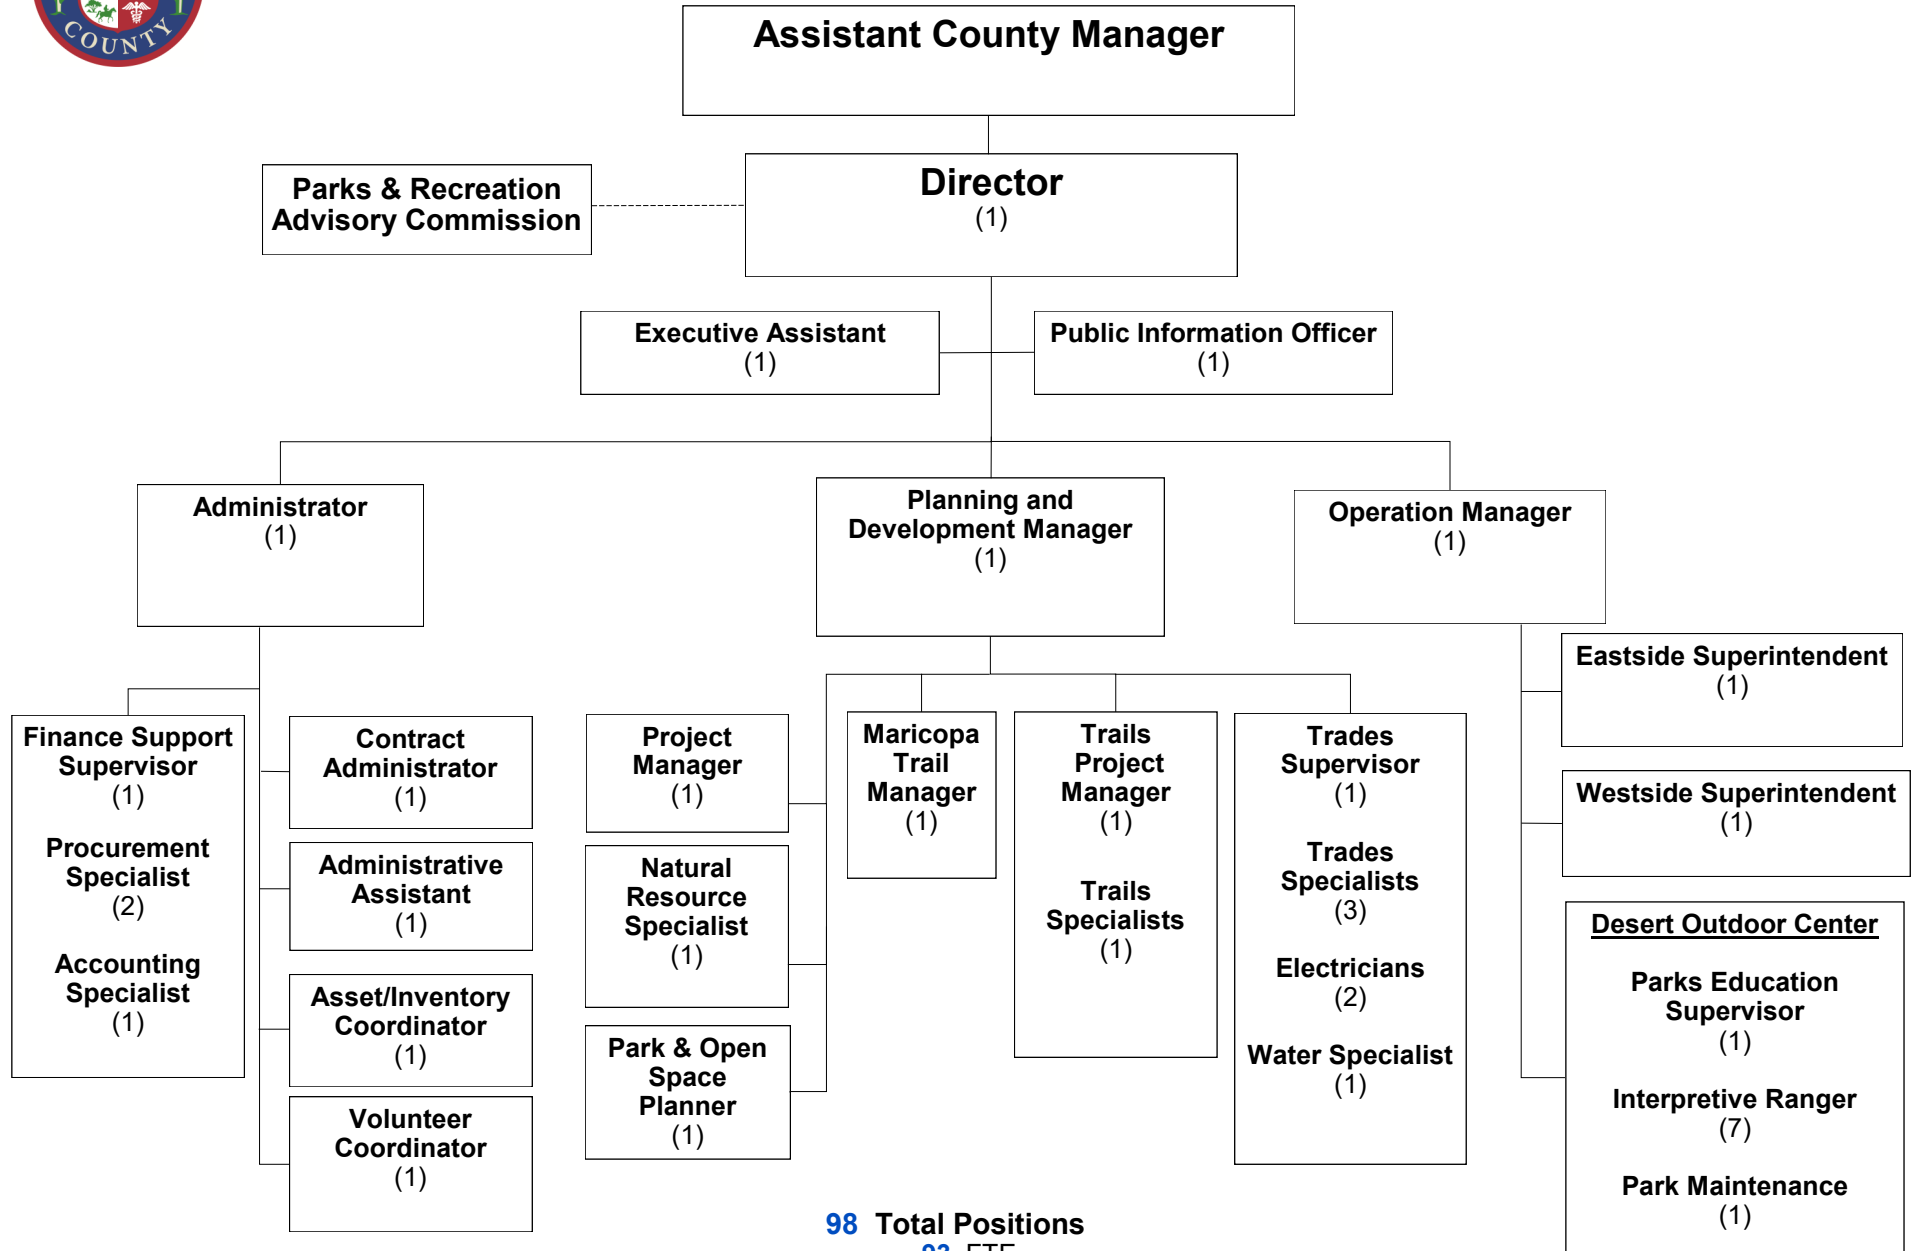

Maricopa County Parks and Recreation Department

FY22 Chart — Updated 1/4/2022

98 Total Positions
 93 FTE
 5 Temporary

Maricopa County Parks and Recreation Department
Eastside Parks
FY22 Chart — Updated 1/4/2022