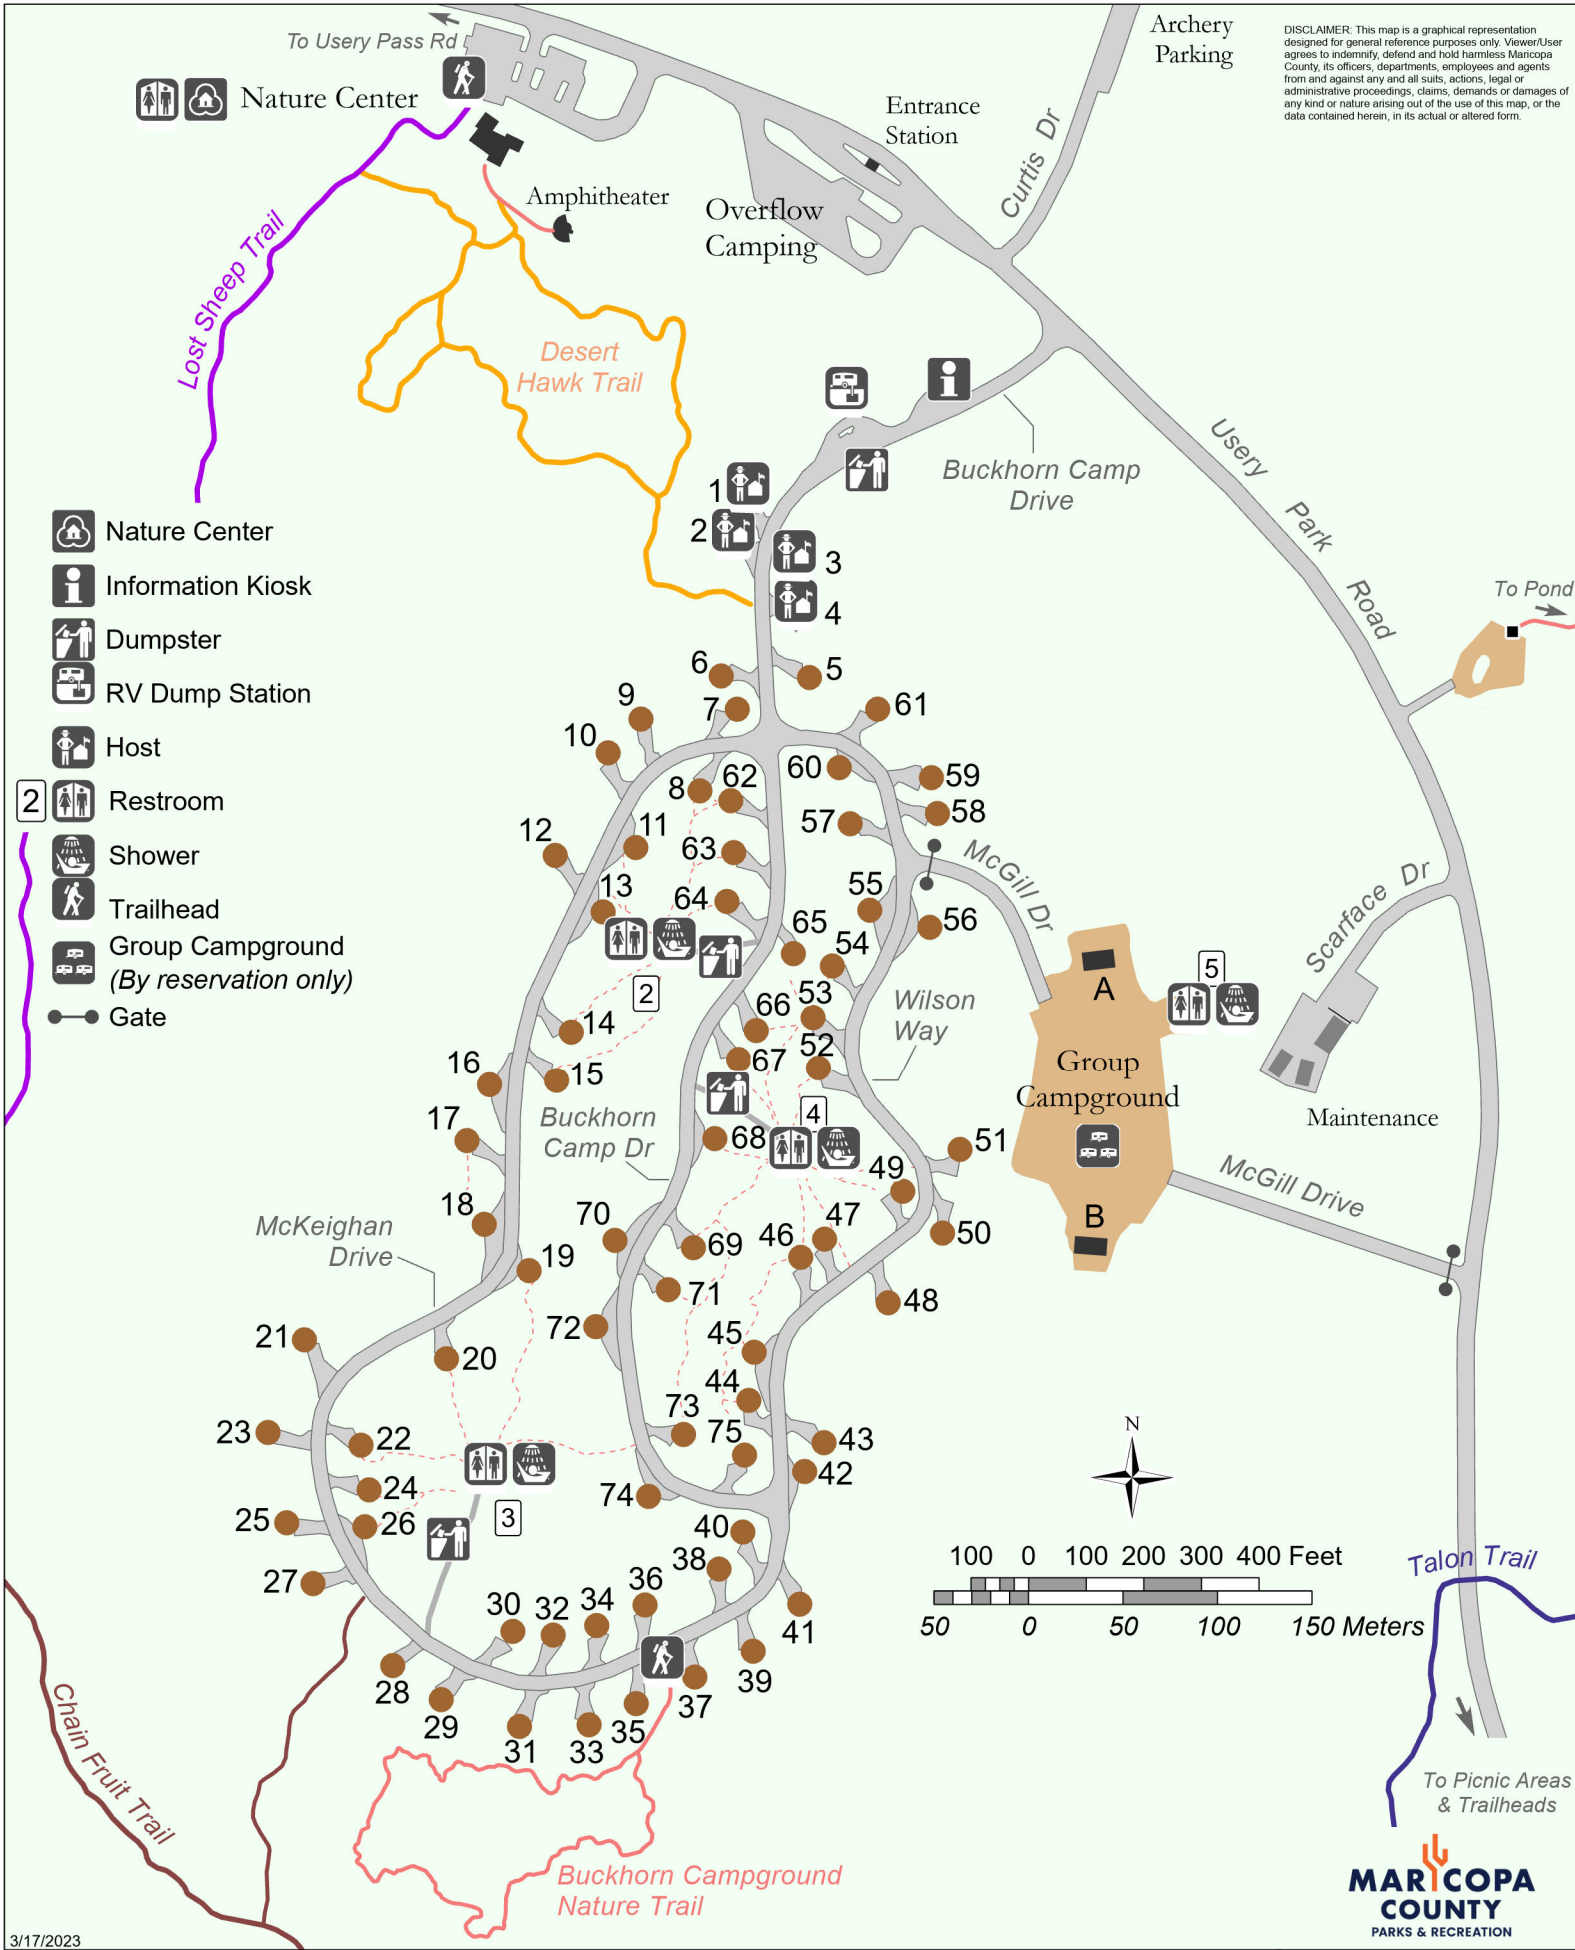

Buckhorn Family Campground

Usery Mountain Regional Park

- Nature Center
- Information Kiosk
- Dumpster
- RV Dump Station
- Host
- Restroom
- Shower
- Trailhead
- Group Campground (By reservation only)
- Gate